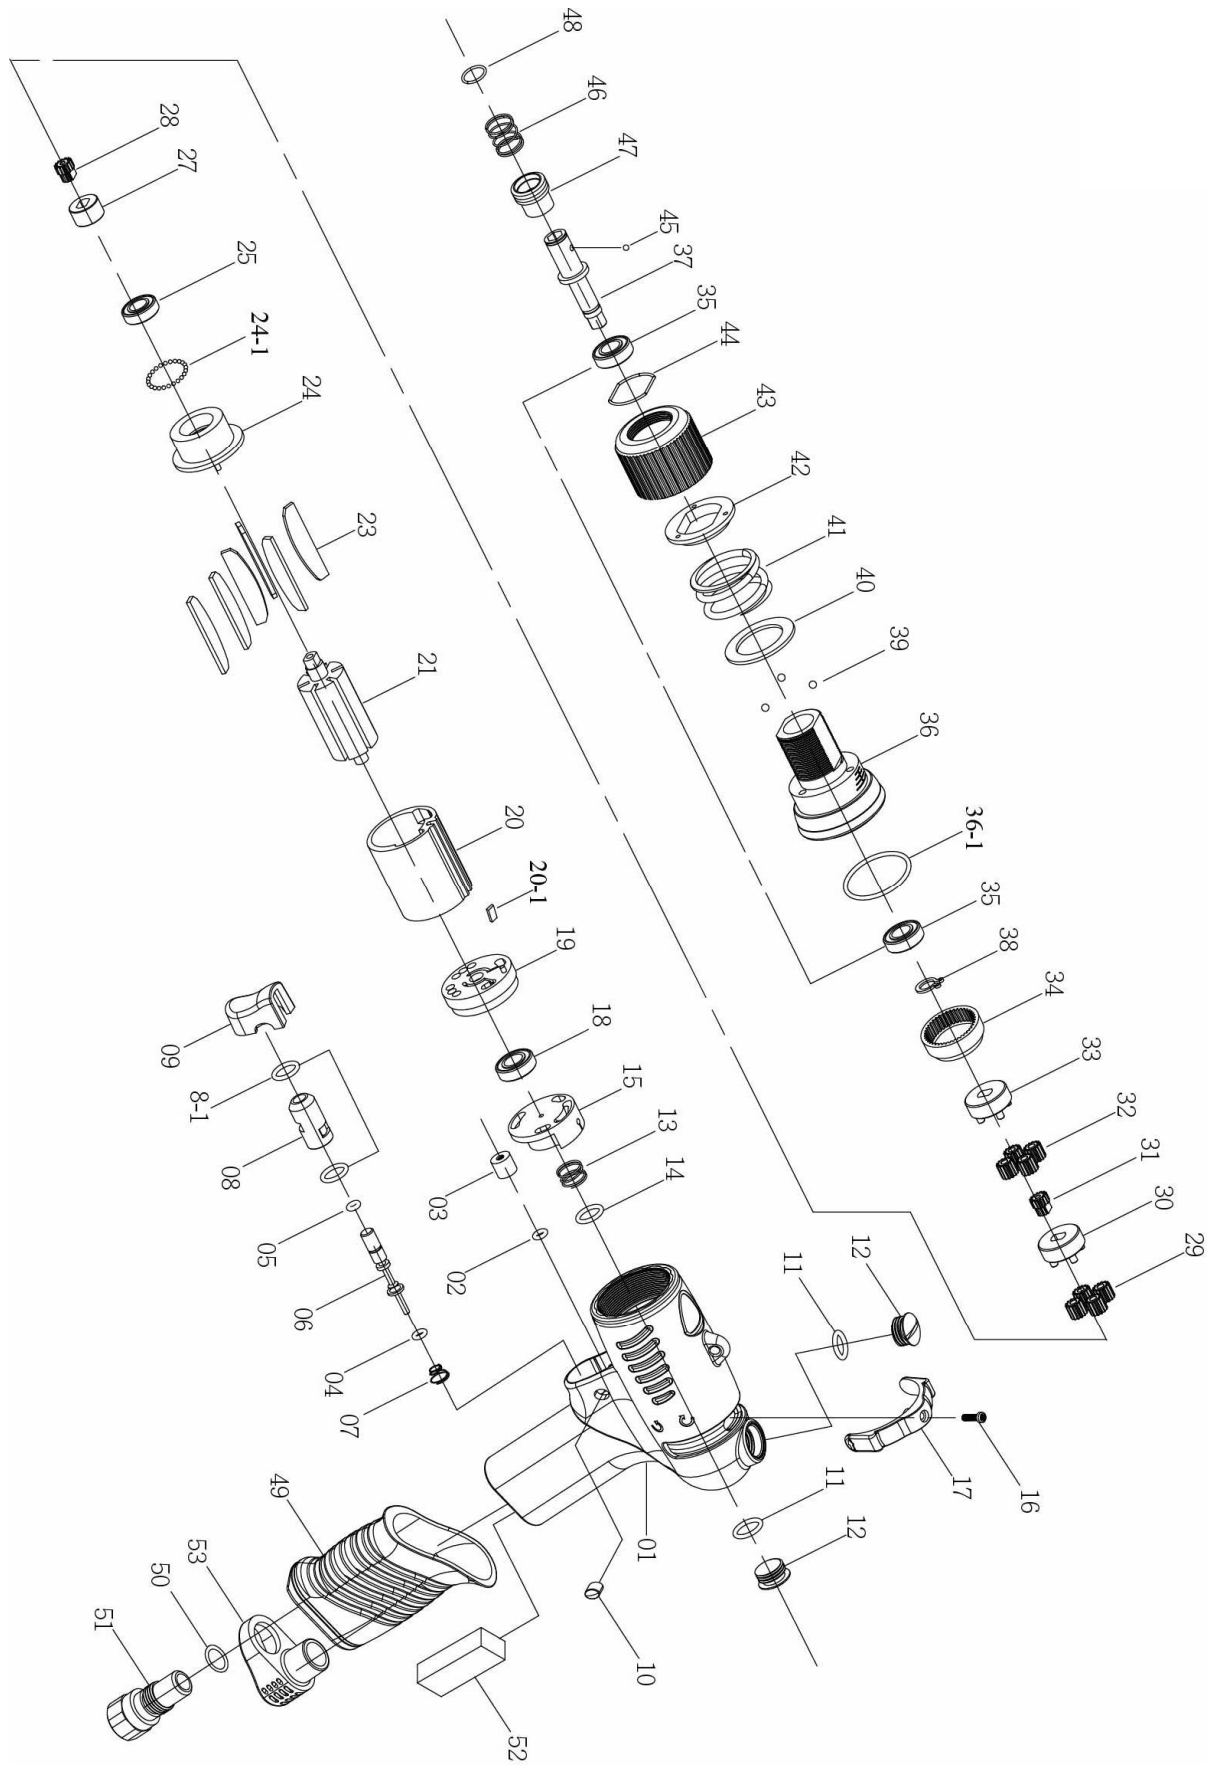

# PNEUMATIC SCREWDRIVER

# PNEUMATIC SCREWDRIVER

No.	Part No.	Part Name	Q'ty	No.	Part No.	Part Name	Q'ty
1	5L2100	Pistol Housing (Green)	1	29	1P2102	10T Plant Gear	7
2	7Q2008	O Ring	1	30	1P6294	Third Gear Cage	1
3	2C2003	Blank Cap	1	31	1G6271	21T Main Gear	1
4	7Q2006	O Ring	1	32	1P6111	10T Plate Gear	7
5	7Q6112	Valve O-Ring	1	33	1P6295	Third Gear Cage	1
6	6S2023	Valve Pin	1	34	1S3157	Internal Gear	1
7	6N2106	Cone Spring	1	35	7S2010	Ball Bearing	2
8	6S2024	Valve Bushing	1	36	5A5354	Clutch Housing	1
8-1	7Q2009	O-Ring	2	36-1	2Q2003	O Ring	1
9	5L2102	Button (Blue)	1	37	3S5040	Anvil	1
10	5L2112	Cap (Blue)	2	38	6N2081	C Ring	1
11	2Q5001	O Ring	2	39	7S2105	Ball	3
12	2S2011	Screw Cap	2	40	2S5233	Washer	1
13	6N5006	Spring	1	41	5N5210	Torque Spring	1
14	7Q2011	Valve O-Ring	1	42	3S3221	Regulation Washer	1
15	6S6106	Valve	1	43	3A6301	Torque Ring	1
16	7S2107	Set Screw And Washer	1	44	6N3301	C Ring	1
17	5L2103	Switch (Blue)	1	45	7S3107	Ball	1
18	7S5001	Ball Bearing	1	46	6N2110	Spring	1
19	1S6001-A	End Plate	1	47	5S2001	Bit Slide Sleeve	1
20	1P6005	Cylinder	1	48	6N2001	C Ring	1
20-1	2S2023	Key	1	49	5L6206	Pistol Cover	1
21	1S6048	Rotor	1	50	2Q5001	O Ring	1
23	1P6051	Blade	6	51	2S2005	Air Inlet Bushing [PT]	1
24	1P6062	Front Plate	1	51	2S2008	Air Inlet Bushing [PS]	1
24-1	7S2102	Ball	36	51	2S2006	Air Inlet Bushing [NPT]	1
25	7S2002	Ball Bearing	1	52	2P3040	Silencer	1
27	1S3050	Connect	1	53	2P3041	Silencer For Pistol	1
28	1P2271	21T Main Gear	1				