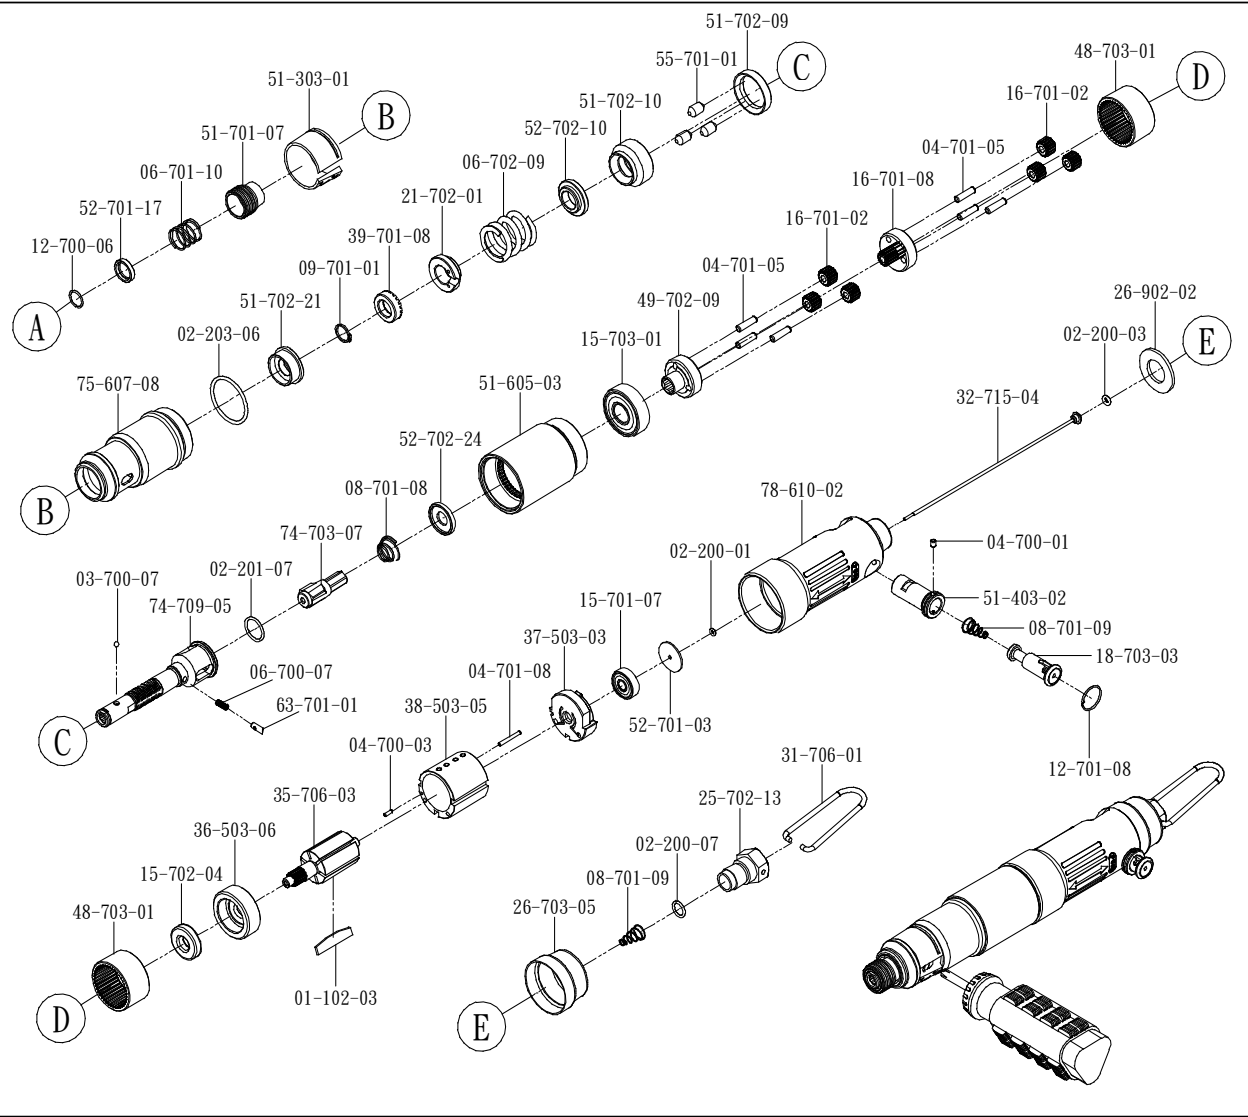

Push To Start Shut-off Screw Driver

Part No.	Description	Qty	Part No.	Description	Qty	Part No.	Description	Qty
01-102-03	ROTOR BLADE	6	21-702-01	WASHER	1	63-701-01	SWITCH ROD	1
02-200-01	O-RING (P2)	1	25-702-13	AIR INLET (PT)	1	74-703-07	DRIVING ROD	1
02-200-03	O-RING (P3)	1	26-703-05	MUFFLER	1	74-709-05	ANVIL	1
02-200-07	O-RING (P8x1.5)	1	26-902-02	MUFFLER	1	75-607-08	FRONT CAP	1
02-201-07	O-RING (S14)	1	31-706-01	HOOK	1	78-610-02	HANDLE	1
02-203-06	O-RING (P28x2)	1	32-715-04	DRIVER	1			
03-700-07	STEEL BALL(ϕ 3.175mm)	1	35-706-03	ROTOR	1			
04-700-01	PIN (ϕ 3x4)	1	36-503-06	FRONT PLATE	1			
04-700-03	PIN (ϕ 2x6)	1	37-503-03	REAR PLATE	1			
04-701-05	PIN (ϕ 4x15)	6	38-503-05	CYLINDER	1			
04-701-08	PIN (ϕ 2x18)	1	39-701-08	BOLT	1			
06-700-07	SPRING	1	48-703-01	GEAR RING	2			
06-701-10	SPRING	1	49-702-09	GEAR SEAT	1			
06-702-09	SPRING (d: ϕ 3.5)	1	51-303-01	BUSHING	1			
08-701-08	SPRING	1	51-403-02	BUSHING	1			
08-701-09	SPRING	2	51-605-03	BUSHING	1			
09-701-01	STOPPING WHEEL	1	51-701-07	BUSHING	1			
12-700-06	RETAINING RING	1	51-702-09	BUSHING	1			
12-701-08	RETAINING RING	1	51-702-10	BUSHING	1			
15-701-07	BALL BEARING (626-2Z)	1	51-702-21	BUSHING	1			
15-702-04	BALL BEARING (R6)	1	52-701-03	WASHER	1			
15-703-01	BALL BEARING (6201-2Z)	1	52-701-17	WASHER	1			
16-701-02	GEAR	6	52-702-10	WASHER	1			
16-701-08	GEAR	1	52-702-24	WASHER	1			
18-703-03	REVERSE VALVE	1	55-701-01	DRIVER	3			